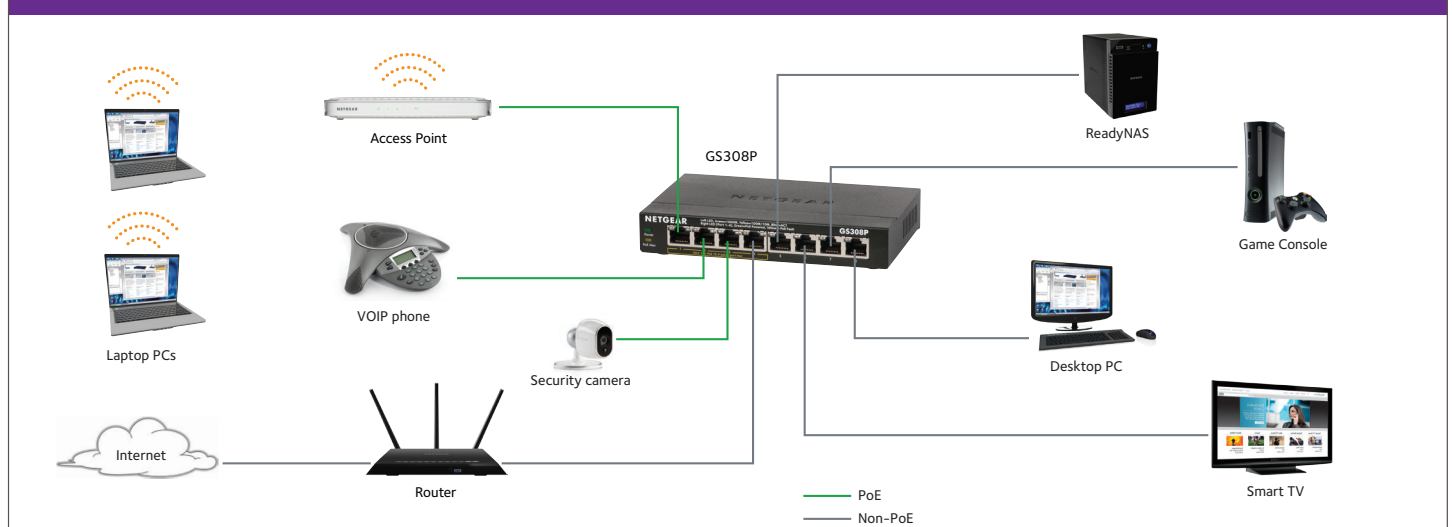

SMALL OFFICE/HOME OFFICE NETWORK DIAGRAM