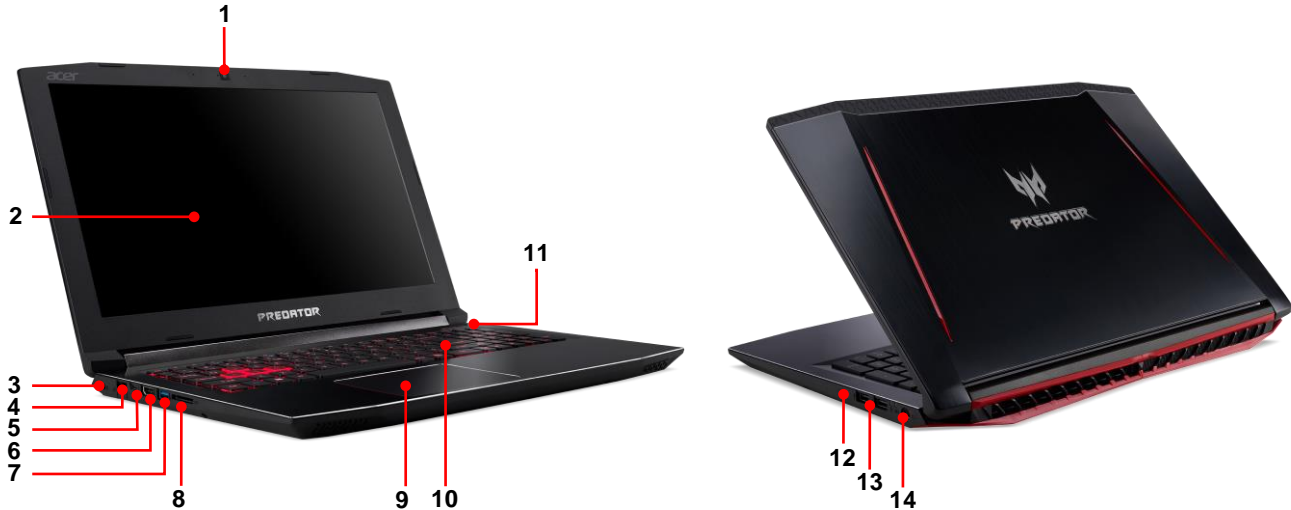

Product views	1. Webcam and microphones 2. 15.6" LCD display 3. Kensington lock slot 4. Ethernet (RJ-45) port 5. USB Type-C™ port (USB 3.1 Gen 1)	6. HDMI® 2.0 port 7. USB 3.0 port 8. SD card reader 9. Touchpad 10. Keyboard	11. Power button 12. Headset/speaker jack 13. Two USB 2.0 ports 14. Power connector (DC-in)
Operating system¹	Windows 10 Home 64-bit		
CPU and chipset¹	Intel® Core™ i7-8750H processor Intel® Core™ i5-8300H processor		Intel® HM370 Mobile PCH chipset
Memory^{1, 3, 4, 5}	Dual-channel DDR4 SDRAM support: • Up to 16 GB of DDR4 system memory, upgradable to 32 GB using two soDIMM modules		
Display⁶	15.6" display with IPS (In-Plane Switching) technology, Full HD 1920 x 1080, high-brightness (300 nits) Acer ComfyView™ LED-backlit TFT LCD, supporting 144 Hz refresh rate. • 16:9 aspect ratio, NTSC 72% • Wide viewing angle up to 170 degrees • Ultra-slim design • Mercury free, environment friendly	15.6" display with IPS (In-Plane Switching) technology, Full HD 1920 x 1080, high-brightness (300 nits) Acer ComfyView™ LED-backlit TFT LCD • 16:9 aspect ratio, NTSC 72% • Wide viewing angle up to 170 degrees • Ultra-slim design • Mercury free, environment friendly	15.6" display with IPS (In-Plane Switching) technology, Full HD 1920 x 1080, Acer ComfyView™ LED-backlit TFT LCD • 16:9 aspect ratio • Wide viewing angle up to 170 degrees • Ultra-slim design • Mercury free, environment friendly
Graphics^{1, 7}	NVIDIA® GeForce® GTX 1060 with 6 GB of dedicated GDDR5 VRAM NVIDIA® GeForce® GTX 1050 Ti with 4 GB of dedicated GDDR5 VRAM Intel® HD Graphics		
Audio	- Optimized Dolby® Audio Premium sound enhancement - Acer TrueHarmony Plus technology for lower distortion, wider frequency range, headphone-like audio and powerful sound - Acer Purified. Voice technology with two built-in microphones - Compatible with Cortana with Voice - Certified for Skype for Business - Two built-in stereo speakers		
Storage^{1, 8}	Solid state drive: 512 / 256 GB, PCIe Gen3, 8 Gb/s up to 4 lanes, NVMe 16GB, PCIe Gen3, 8 Gb/s up to 2 lanes, NVMe, supporting Intel® Optane™ Memory 512 / 256 / 128 GB, SATA 6 Gb/s	Hard disk drive: 1 TB 2.5-inch 7200 RPM 2 / 1 TB 2.5-inch 5400 RPM Card Reader: SD™ / SDXC™ card reader (accepts cards up to 128 GB capacity)	
Webcam¹	HD webcam with 1280 x 720 resolution and 720p HD audio/video recording, Super high dynamic range imaging (SHDR)		
Wireless and networking¹	WLAN: - Intel® Wireless-AC 9560, 802.11a/b/g/n/ac wireless LAN - Dual Band (2.4 GHz and 5 GHz) 2x2 MU-MIMO technology - Supports Bluetooth® 5.0 802.11a/b/g/n/ac wireless LAN - Operates at 2.4 GHz and 5 GHz	WPAN: - Bluetooth® 5.0 LAN: - Gigabit Ethernet - Wake-on-LAN ready	
Privacy control¹	BIOS user, supervisor, HDD passwords		Kensington lock slot
Dimensions and weight⁹	Dimensions: • 390 (W) x 266 (D) x 26.75 (H) mm (15.35 x 10.47 x 1.05 inches)	Weight: • 2.7 kg (5.95 lbs.) with 4-cell battery pack (SSD+HDD) • 2.5 kg (5.51 lbs.) with 4-cell battery pack (SSD only)	
Power adapter and battery^{1, 10}	ACPI 5.0 CPU power management standard: supports Standby and Hibernation power-saving modes Power adapter: 3-pin 180 W AC adapter 3-pin 135 W AC adapter	Battery: 48 Wh 3220 mAh 15.2 V 4-cell Li-ion battery - Battery life up to 7 hours	
Input and control	Keyboard: 103-/104-/107-key FineTip backlit keyboard with independent standard numeric keypad, international language support and power button Touchpad: Multi-gesture touchpad with two buttons, supporting two-finger scroll; pinch; gestures to open Cortana, Action Center, multitasking; application commands Microsoft Precision Touchpad certification		
Windows Desktop Apps¹¹	- Acer Care Center - Acer Collection	- Acer Configuration Manager - Quick Access	- Acer Product Registration - PredatorSense
Warranty	One-year International Travelers Warranty (ITW)