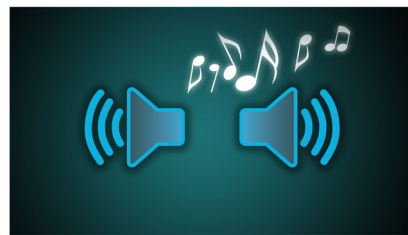

Built-in speaker

A speaker offers good sound quality for more pleasure.